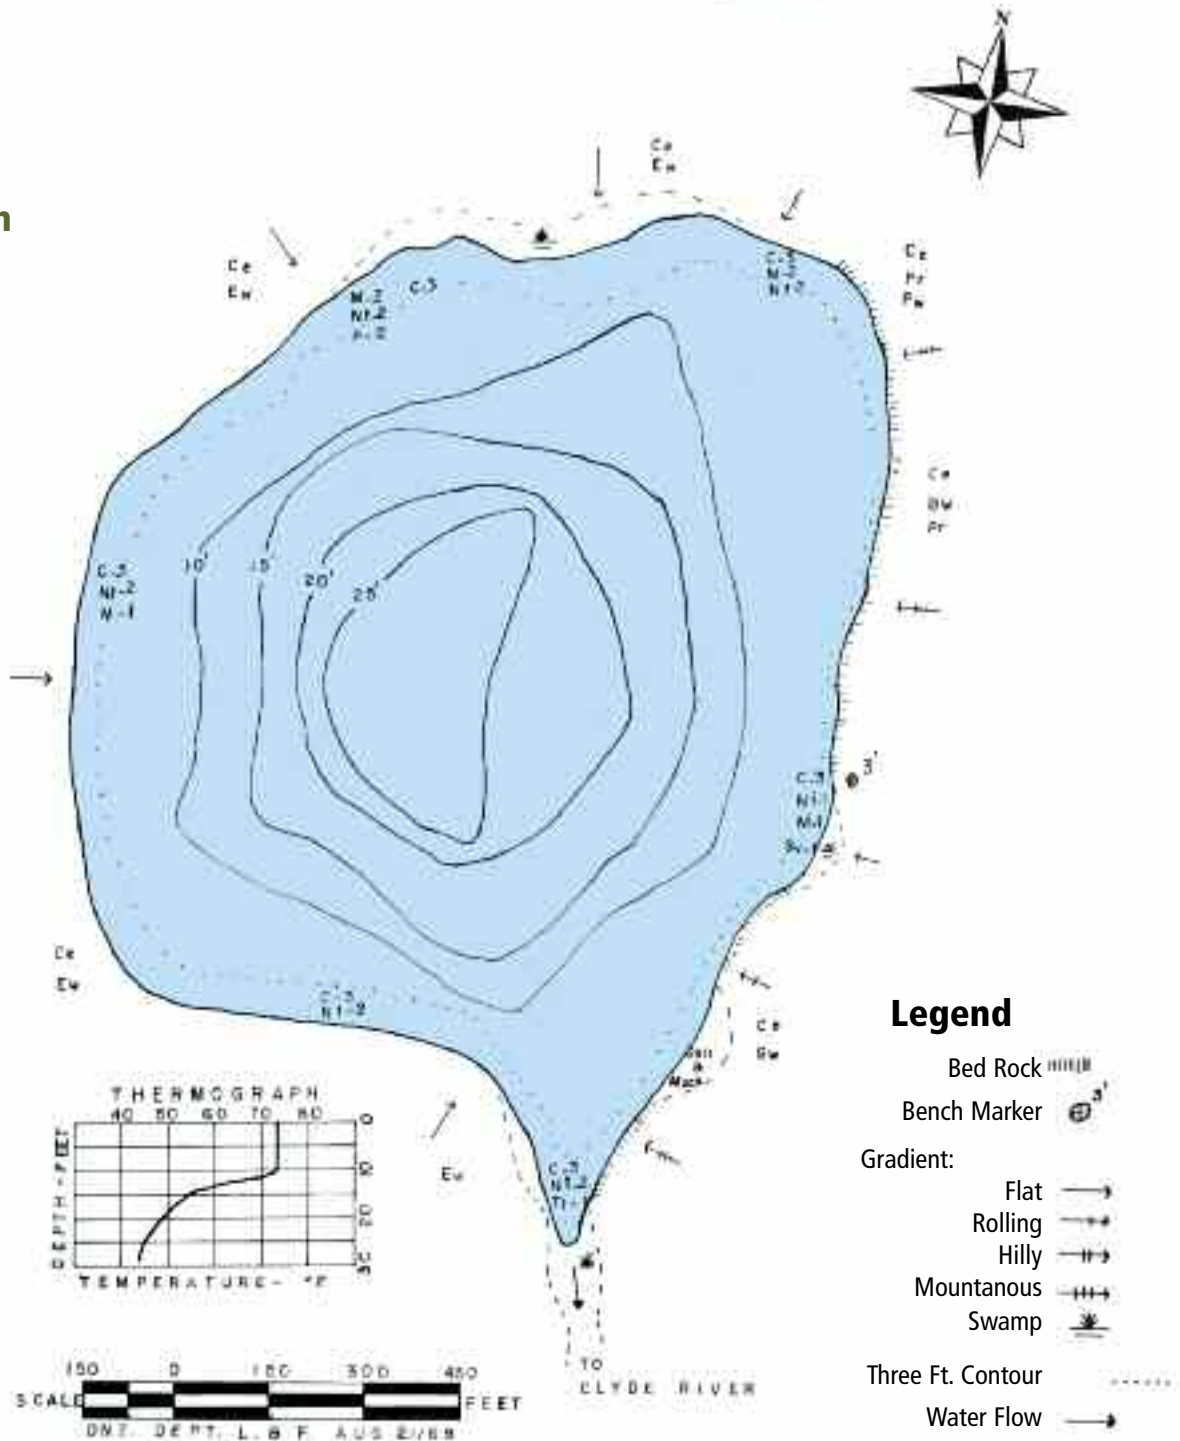

Baxter Lake

Lanark County
Lanark Township

Surface Area: 30.4 acres

Aquatic Vegetation

- C – Chara
- M – Milfoil
- Nt – White Water Lily
- P – Pondweed
- Sw – Bullrush
- Tl – Cattail

Timber

- Ce – Cedar, eastern
- Ew – Elm
- Pr – Pine, red
- Pw – Pine, white
- Sw – Spruce

Fish

- Northern Pike
- Pumpkinseed
- Yellow Perch

This map is intended for fisheries management purposes only. It should not be used as a guide in navigation because no effort has been made to show the various shoals and hazards which might occur between points of sounding.