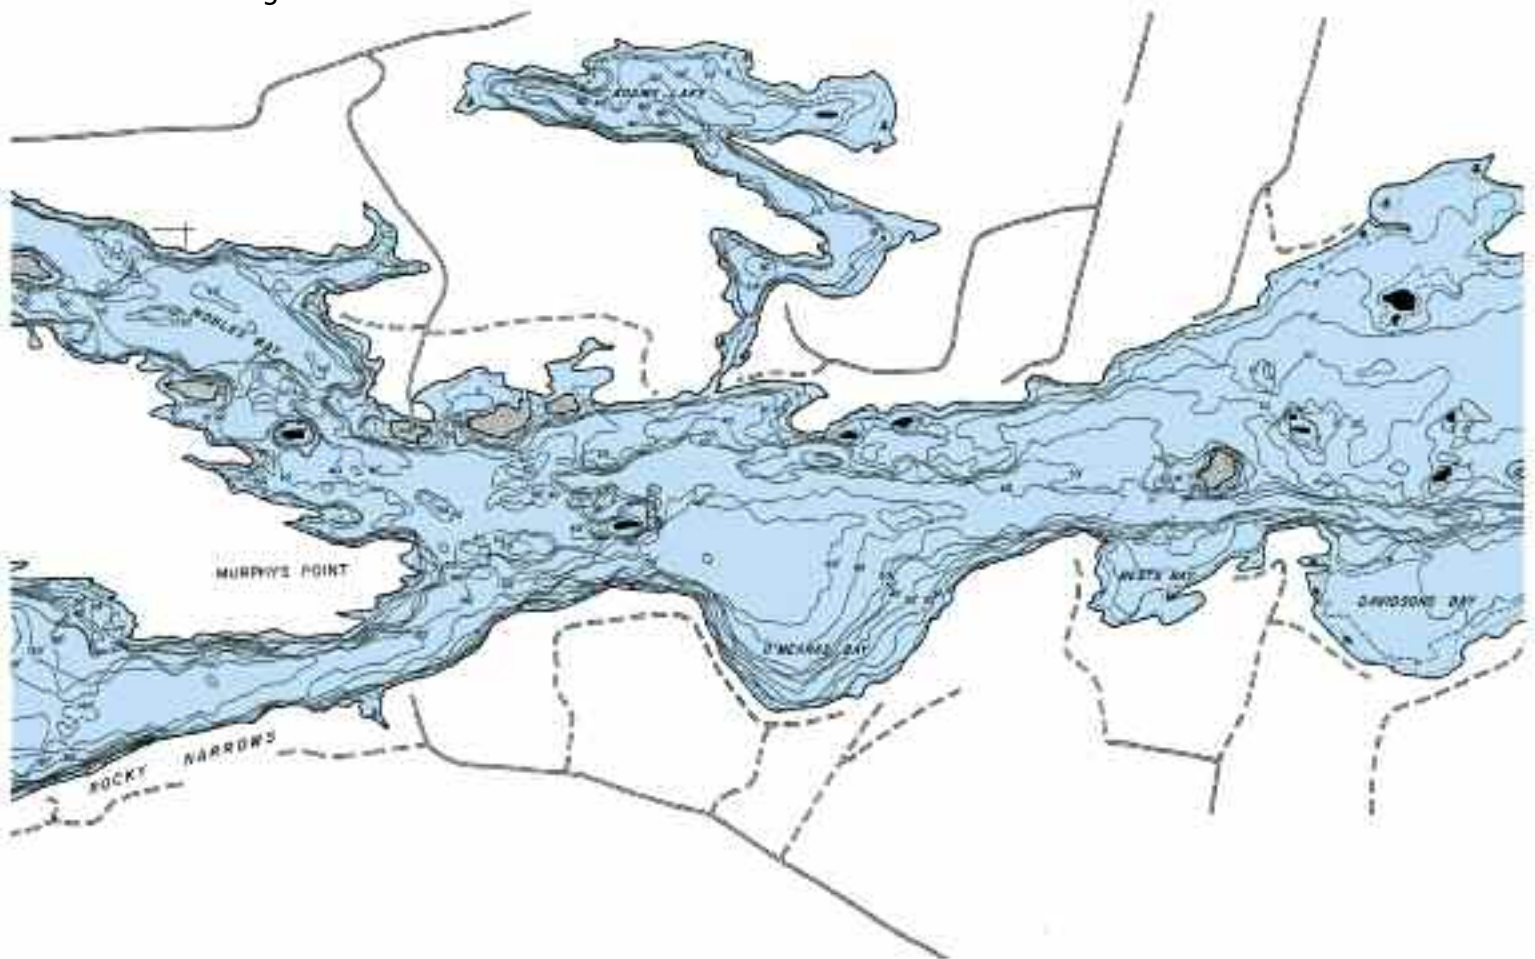

Big Rideau Lake

County of Lanark

Township: Drummond/North Elmsley

Directions

From Highway 7 head South on County Road 1 (Rideau Ferry Road). Turn right on County Road 21 (Elm Grove Road). Continue on Lally Road. Turn left onto Black Ance Pt. Access on the Right.

This map is intended for fisheries management purposes only. It should not be used as a guide in navigation because no effort has been made to show the various shoals and hazards which might occur between points of sounding.