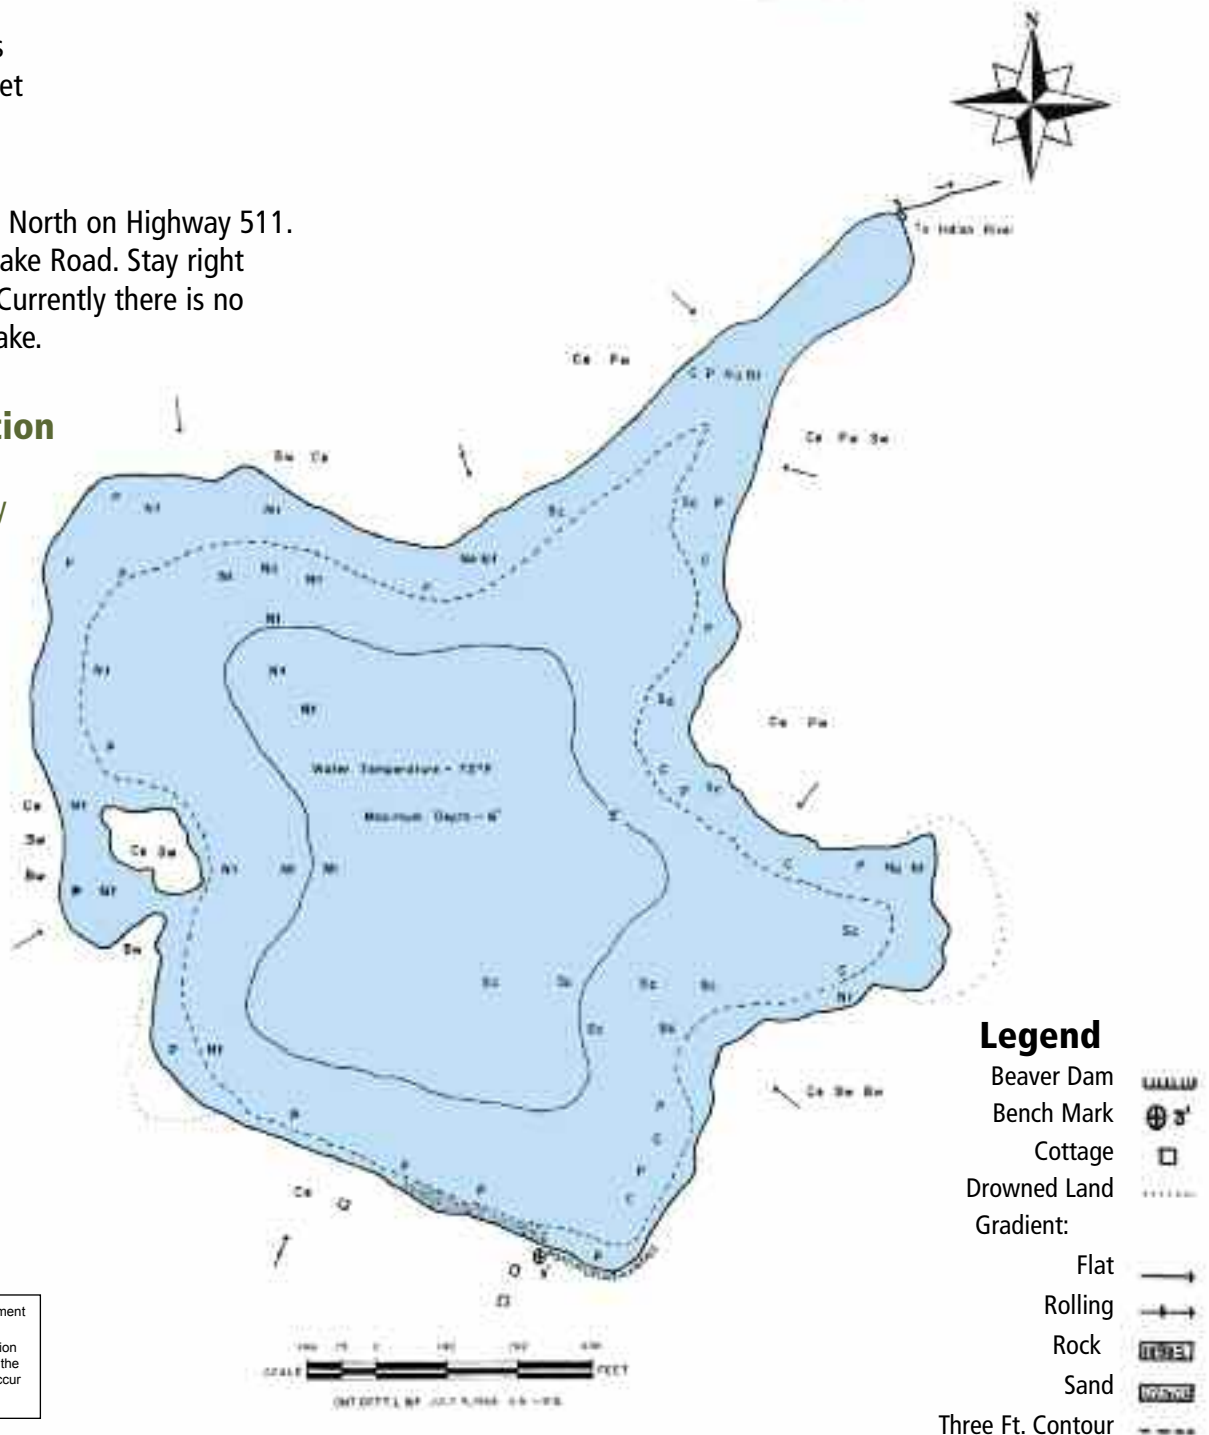

Bow Lake

**Lanark County
Darling Township**

Surface Area: 52 acres
Maximum Depth: 6 feet

Directions

From Highway 7 head North on Highway 511. Turn right onto Bow Lake Road. Stay right onto Bow Lake Lane. Currently there is no public access to this lake.

Aquatic Vegetation

- C – Chara
- Na – Yellow Water Lily
- Nt – White Water Lily
- P – Pondweed
- Sc – Bullrush

Timber

- Bw – White Birch
- Ce – White Cedar
- Pw – White Pine
- Sw – White Spruce

Fish

- Northern Pike
- Pumpkinseed
- Brown Bullhead
- White Sucker

This map is intended for fisheries management purposes only. It should not be used as a guide in navigation because no effort has been made to show the various shoals and hazards which might occur between points of sounding.