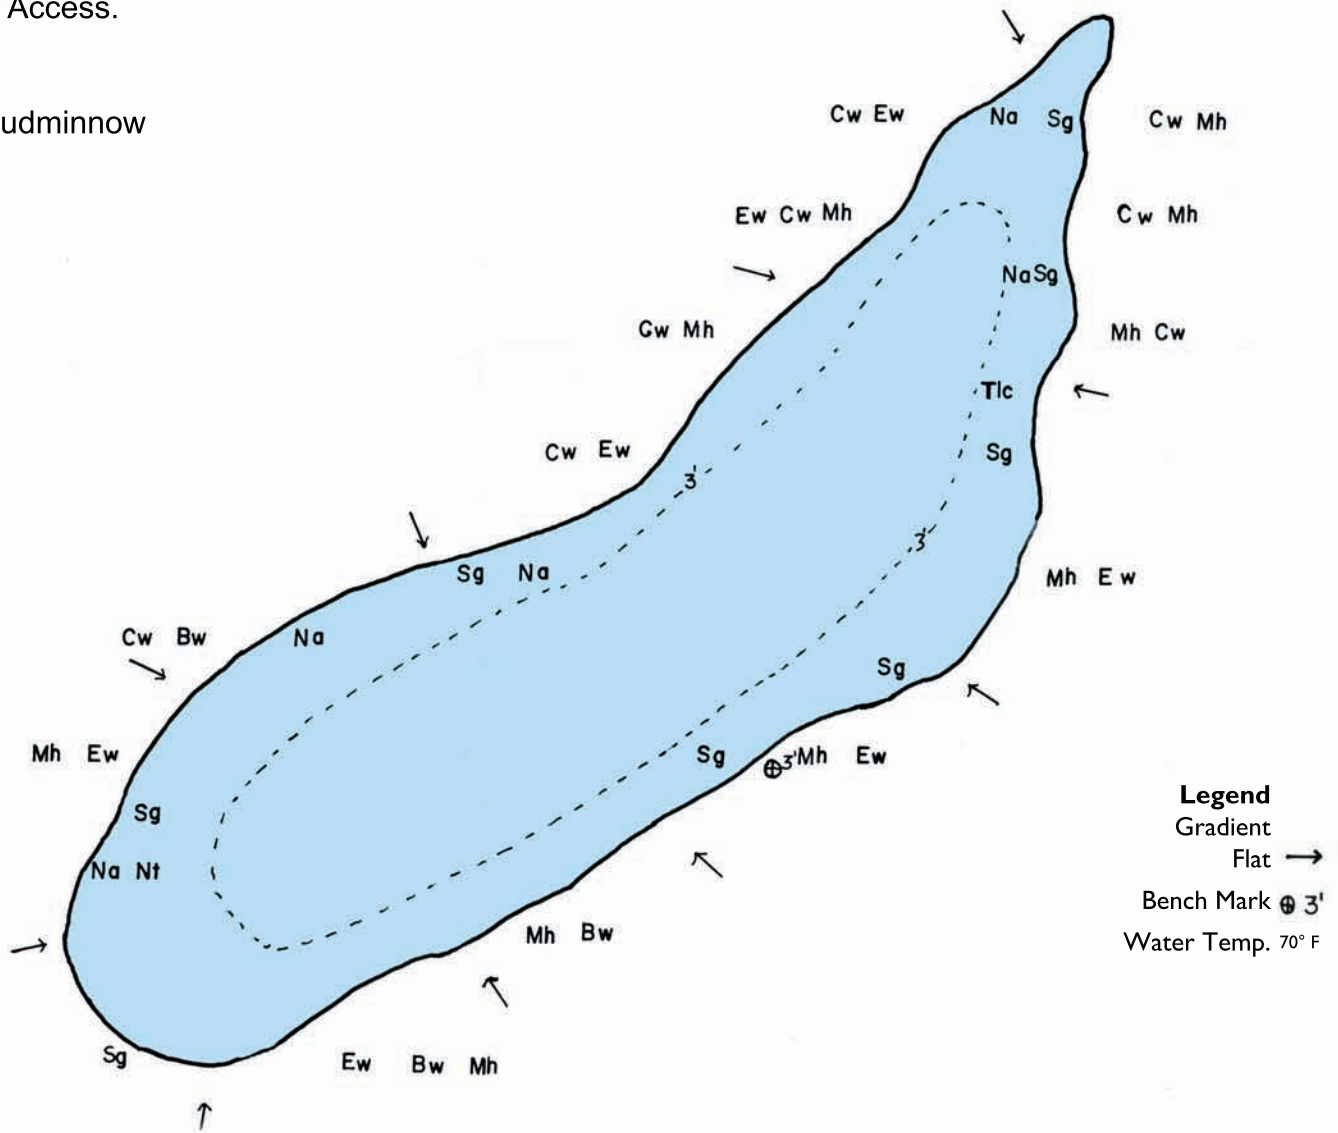

Andrew Lake

Tay Valley Township (North Burgess)

Surface Area: 30.8 acres

Directions:

Located North of Oty Lake. Lake is surrounded by private land North of Kenyon Road and McLaren Road.
No Public Access.

Fish

Central Mudminnow

This map is intended for fisheries management purposes only. It should not be used as a guide in navigation because no effort has been made to show the various shoals and hazards which might occur between points of sounding.