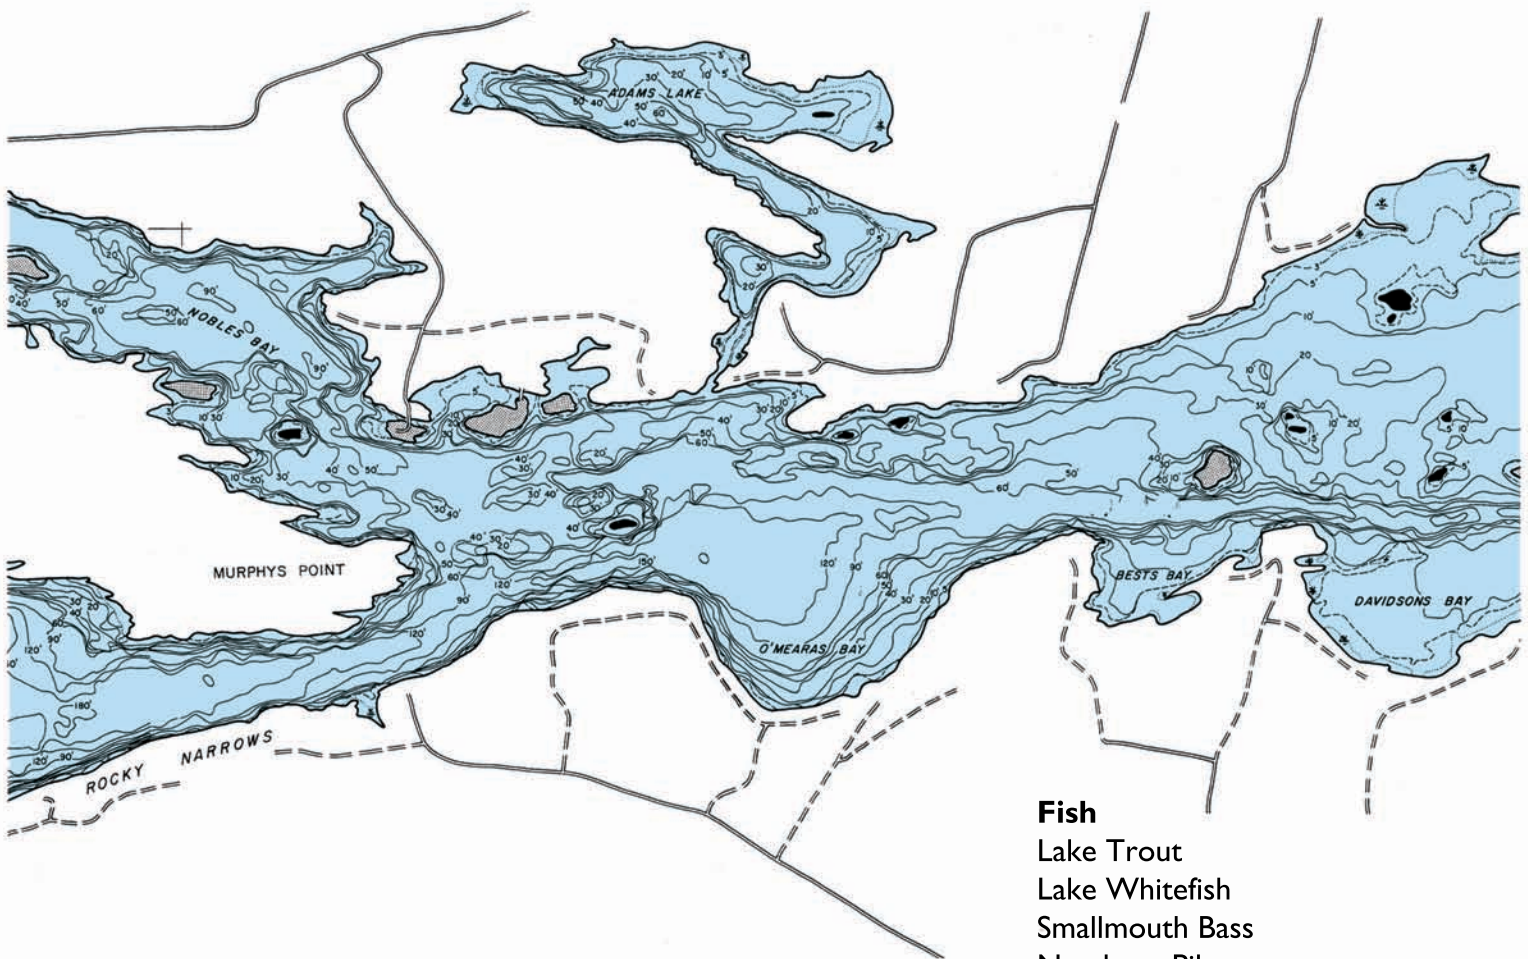

Big Rideau Lake

Township of Drummond / North Elmsley
(North Elmsley)
& Tay Valley Township (North Burgess)

Directions

From County Road 1 (Rideau Ferry Road) turn West on County Road 21 (Elm Grove Road). Follow signage to Murphy's Point Provincial Park. Park fees required.

Fish

Lake Trout
Lake Whitefish
Smallmouth Bass
Northern Pike
Walleye
Yellow Perch

This map is intended for fisheries management purposes only. It should not be used as a guide in navigation because no effort has been made to show the various shoals and hazards which might occur between points of sounding.