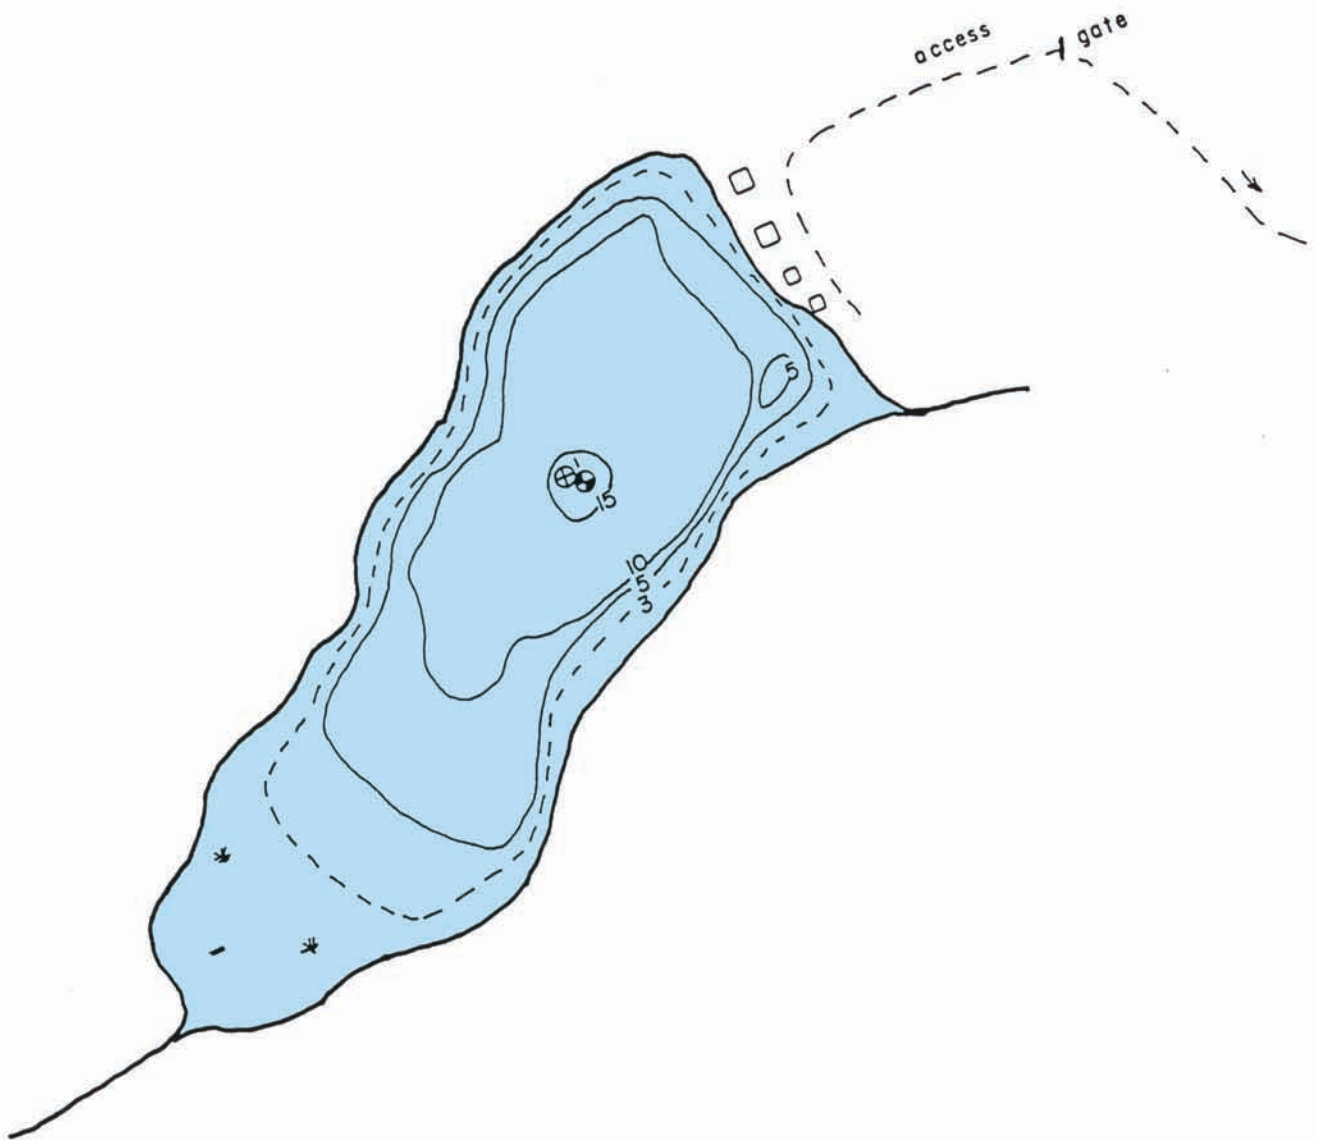

Little Joe Lake

Township of Lanark Highlands (Lavant)

Directions:

Lake is located North East of Joe's Lake and surrounded by private land. No Public Access.