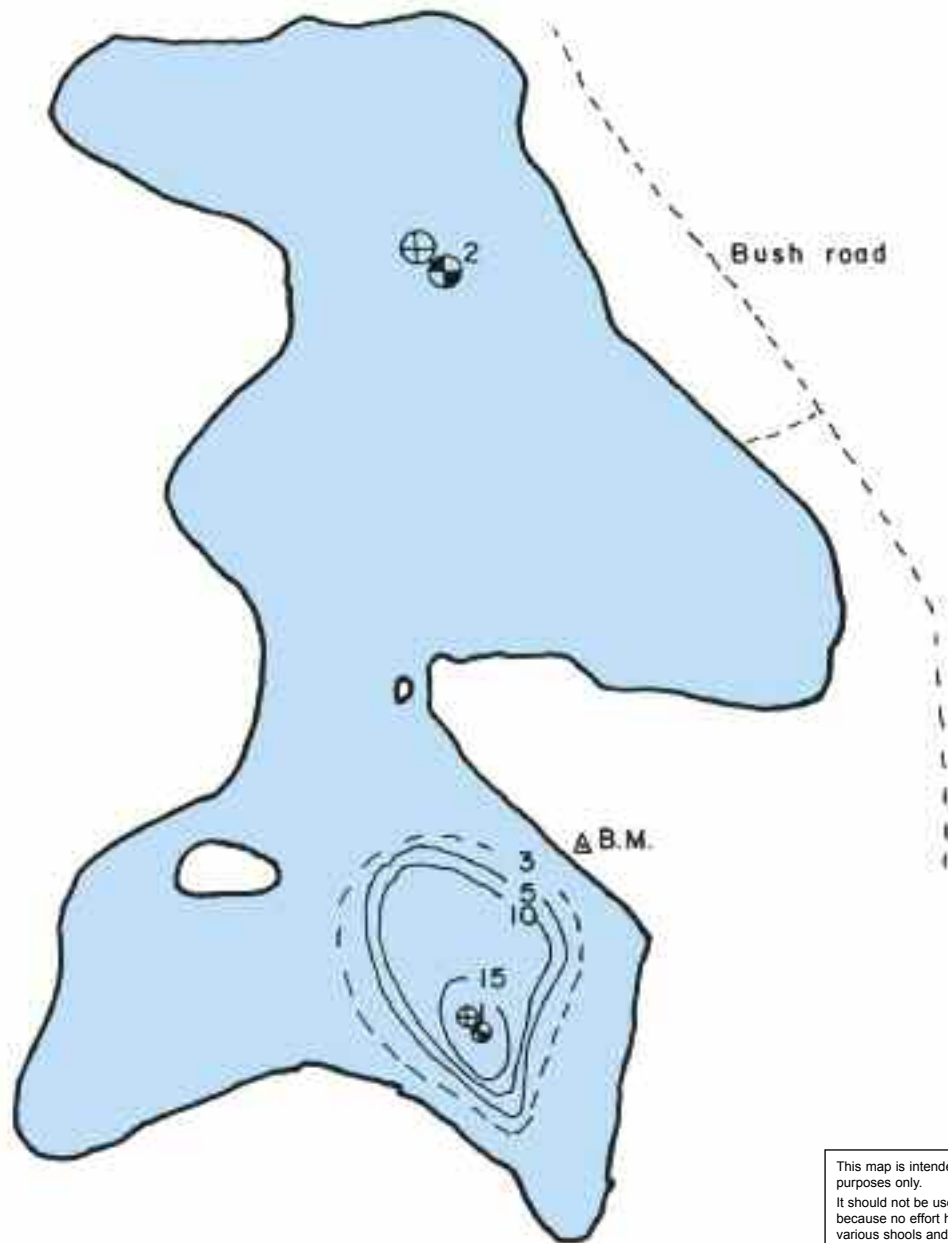

Bradford Lake

Lanark County
Darling Township

This map is intended for fisheries management purposes only. It should not be used as a guide in navigation because no effort has been made to show the various shoals and hazards which might occur between points of sounding.